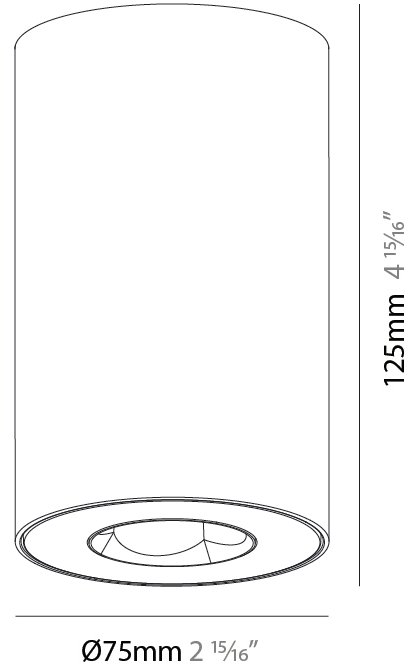

GENERAL

Series: Oiko Pro Round
Brand: Prolicht
Division: Architectural
Mounting Type: Surface
Mounting Location: Ceiling
Subcategory: Downlight

PHYSICAL

Shape: Cylinder
Diameter (mm): 75
Diameter (in): 2 15/16
Height (mm): 125
Height (in): 4 15/16
Light Distribution: Direct
Weight (kg): 0.452
Fixture Finish: SSR / BKV / CWI / CRY / HAB / UFT / ITA / RUA / FTG / MYG / LOD / PUS / FRO / FUP / KIA / POP / BLS / SPG / MEY / GOH / GUM / CHC / COM / ABZ / JAG / OBR / MOS / ROR
Fixture Material: Metal

ELECTRICAL

Lamp Type: LED (Zhaga Standard)
Input Wattage (W): 13
Total Output Wattage (W): 11.8
Dimming: Tri-Mode (Non-Dimming and Phase Dimming (120Vac only) and 0-10V Dimming)
Driver Included: Yes
Driver Location: Integrated
Driver Type: Constant Current - Universal
Driver Class: Class 2
Input Voltage (V): 120 - 277
Constant Current (MA): 350
Upon Request: Remote: 0-10Vdc dimming / Phase dimming 120Vac / Non-dimming 120/277Vac (No Cover Plate)

LED

Color Temperature (°K): 2700 / 3000 / 3500 / 4000
Max. Delivered Lumen (lm): 1218 / 1214 / 1272 / 1283
Nominal Lumen (lm): 1473 / 1468 / 1538 / 1552
CRI: >90 CRI
Lamp Life (hrs): 50000

OPTICAL

Reflector°: 34
Adjustability: Fixed

RATINGS AND CERTIFICATIONS

Certified By: Certified for North American Standards
IP rating: IP20

PROJECT
TYPE
SPECIFIER
QUANTITY
DATE