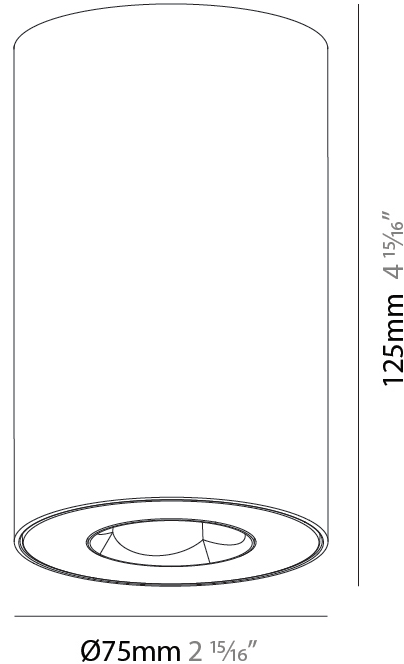

GENERAL

Series: Oiko Pro Round
Brand: Prolicht
Division: Architectural
Mounting Type: Surface
Mounting Location: Ceiling
Subcategory: Downlight

PHYSICAL

Shape: Cylinder
Diameter (mm): 75
Diameter (in): 2 15/16
Height (mm): 125
Height (in): 4 15/16
Light Distribution: Direct
Weight (kg): 0.452
Fixture Finish: SSR / BKV / CWI / CRY / HAB / UFT / ITA / RUA / FTG / MYG / LOD / PUS / FRO / FUP / KIA / POP / BLS / SPG / MEY / GOH / GUM / CHC / COM / ABZ / JAG / OBR / MOS / ROR
Fixture Material: Metal

ELECTRICAL

Lamp Type: LED (Zhaga Standard)
Input Wattage (W): 13
Total Output Wattage (W): 11.8
Dimming: Non-Dimming / Phase Dimming (120vac Only)
Driver Included: Yes
Driver Location: Integrated
Driver Type: Constant Current - Universal
Driver Class: Class 2
Input Voltage (V): 120 - 277
Upon Request: Remote: 0-10Vdc dimming / Phase dimming 120Vac / Non-dimming 120/277Vac (No Cover Plate)

LED

Color Temperature (°K): 2700 / 3000 / 3500 / 4000
Max. Delivered Lumen (lm): 1293 / 1289 / 1350 / 1362
Nominal Lumen (lm): 1473 / 1468 / 1538 / 1552
CRI: >90 CRI
Lamp Life (hrs): 50000

OPTICAL

Reflector°: 50
Adjustability: Fixed

RATINGS AND CERTIFICATIONS

Certified By: Certified for North American Standards
IP rating: IP20