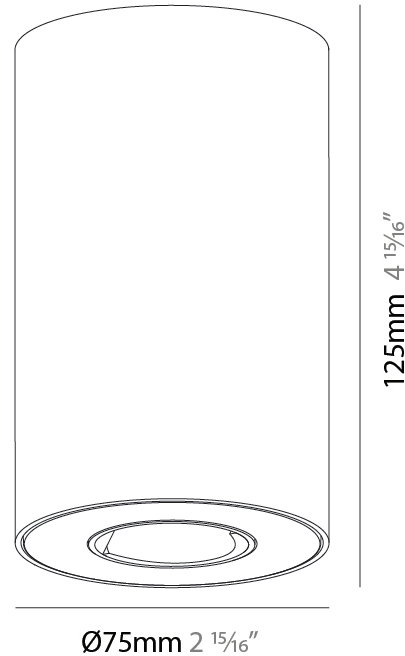

GENERAL

Series: Oiko Pro Round
Subseries: Oiko Pro Wallwash
Brand: Prolicht
Division: Architectural
Mounting Type: Surface
Mounting Location: Ceiling
Subcategory: Wallwash

PHYSICAL

Shape: Cylinder
Diameter (mm): 75
Diameter (in): 2 15/16
Height (mm): 125
Height (in): 4 15/16
Light Distribution: Direct
Weight (kg): 0.452
Fixture Finish: SSR / BKV / CWI / CRY / HAB / UFT / ITA / RUA / FTG / MYG / LOD / PUS / FRO / FUP / KIA / POP / BLS / SPG / MEY / GOH / GUM / CHC / COM / ABZ / JAG / OBR / MOS / ROR
Fixture Material: Metal

ELECTRICAL

Lamp Type: LED (Zhaga Standard)
Input Wattage (W): 13
Total Output Wattage (W): 11.8
Dimming: Non-Dimming / Phase Dimming (120vac Only)
Driver Included: Yes
Driver Location: Integrated
Driver Type: Constant Current - Universal
Driver Class: Class 2
Input Voltage (V): 120 - 277
Upon Request: Remote: 0-10Vdc dimming / Phase dimming 120Vac / Non-dimming 120/277Vac (No Cover Plate)

LED

Color Temperature (°K): 2700 / 3000 / 3500 / 4000
Max. Delivered Lumen (lm): 1244 / 1220 / 1278 / 1289
Nominal Lumen (lm): 1473 / 1468 / 1538 / 1552
CRI: >90 CRI
Lamp Life (hrs): 50000

OPTICAL

Adjustability: Fixed

RATINGS AND CERTIFICATIONS

Certified By: Certified for North American Standards
IP rating: IP20