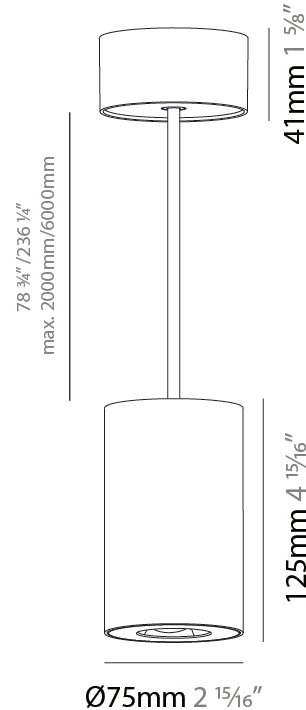

GENERAL

Series: Oiko Pro Round
Brand: Prolicht
Division: Architectural
Mounting Type: Suspension
Mounting Location: Ceiling
Subcategory: Pendant

PHYSICAL

Shape: Cylinder
Diameter (mm): 75
Diameter (in): 2 ¹⁵/₁₆
Height (mm): 125
Height (in): 4 ¹⁵/₁₆
Light Distribution: Direct
Weight (kg): 0.769
Fixture Finish: SSR / BKV / CWI / CRY / HAB / UFT / ITA / RUA / FTG / MYG / LOD / PUS / FRO / FUP / KIA / POP / BLS / SPG / MEY / GOH / GUM / CHC / COM / ABZ / JAG / OBR / MOS / ROR
Fixture Material: Metal
Cable Details: 2,000mm / 6,000mm Cable - Options : Transparent, Black, White, Red, Orange

ELECTRICAL

Lamp Type: LED (Zhaga Standard)
Input Wattage (W): 12.9
Dimming: Tri-Mode (Non-Dimming and Phase Dimming (120Vac only) and 0-10V Dimming)
Driver Included: No
Driver Location: Remote
Driver Type: Constant Current - Universal
Driver Class: Class 2
Input Voltage (V): 120 - 277
Constant Current (MA): 350

LED

Color Temperature (°K): 2700 / 3000 / 3500 / 4000
Max. Delivered Lumen (lm): 1293 / 1289 / 1350 / 1362
Nominal Lumen (lm): 1473 / 1468 / 1538 / 1552
CRI: >90 CRI
Lamp Life (hrs): 50000

OPTICAL

Reflector°: 50
Adjustability: Fixed

RATINGS AND CERTIFICATIONS

Certified By: Certified for North American Standards
IP rating: IP20